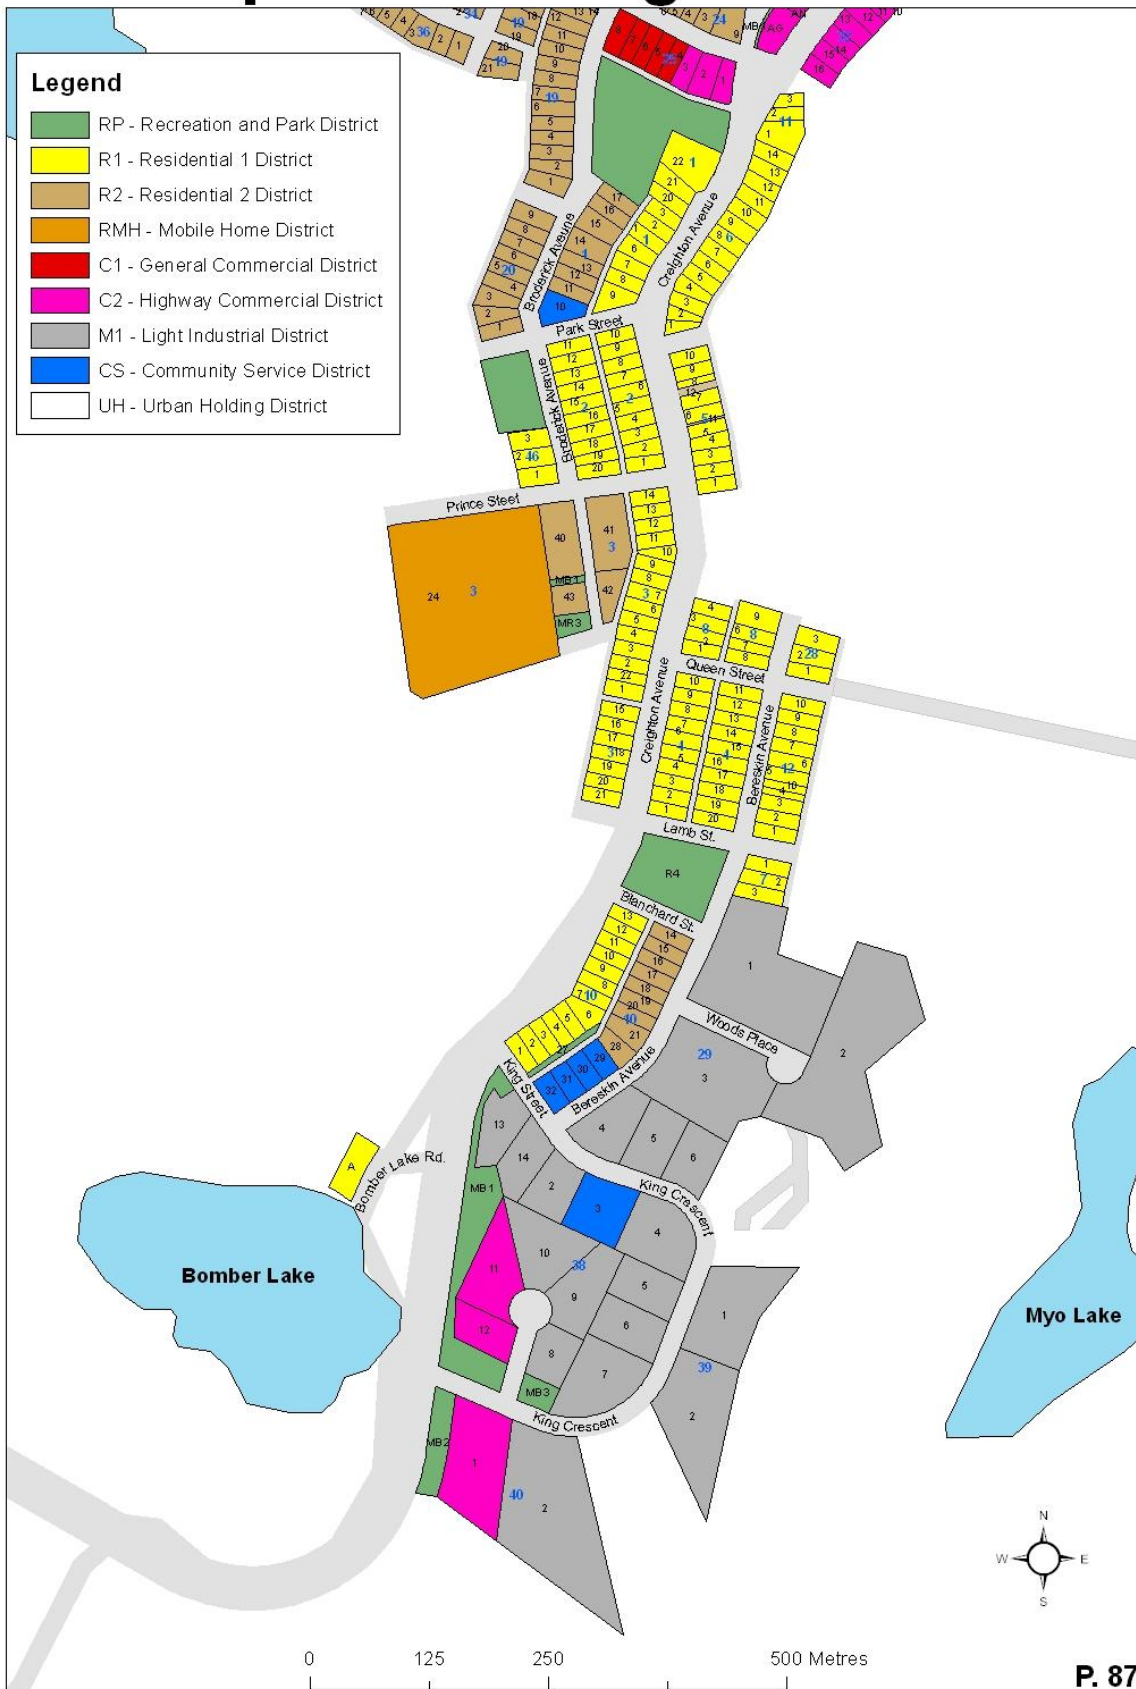

Map 1: Town of Creighton Zoning Districts Key

Legend

- RP - Recreation and Park District
- R1 - Residential 1 District
- R2 - Residential 2 District
- RMH - Mobile Home District
- CS - Community Service District
- C1 - General Commercial District
- C2 - Highway Commercial District
- C3 - Main Street Commercial District
- M1 - Light Industrial District
- M2 - Heavy Industrial District
- UH - Urban Holding District
- Not Part of Municipality
- Not Part of Municipality (Manitoba)

Map 1A: Zoning Districts

Map 1C: Zoning Districts

Map 1B: Zoning Districts