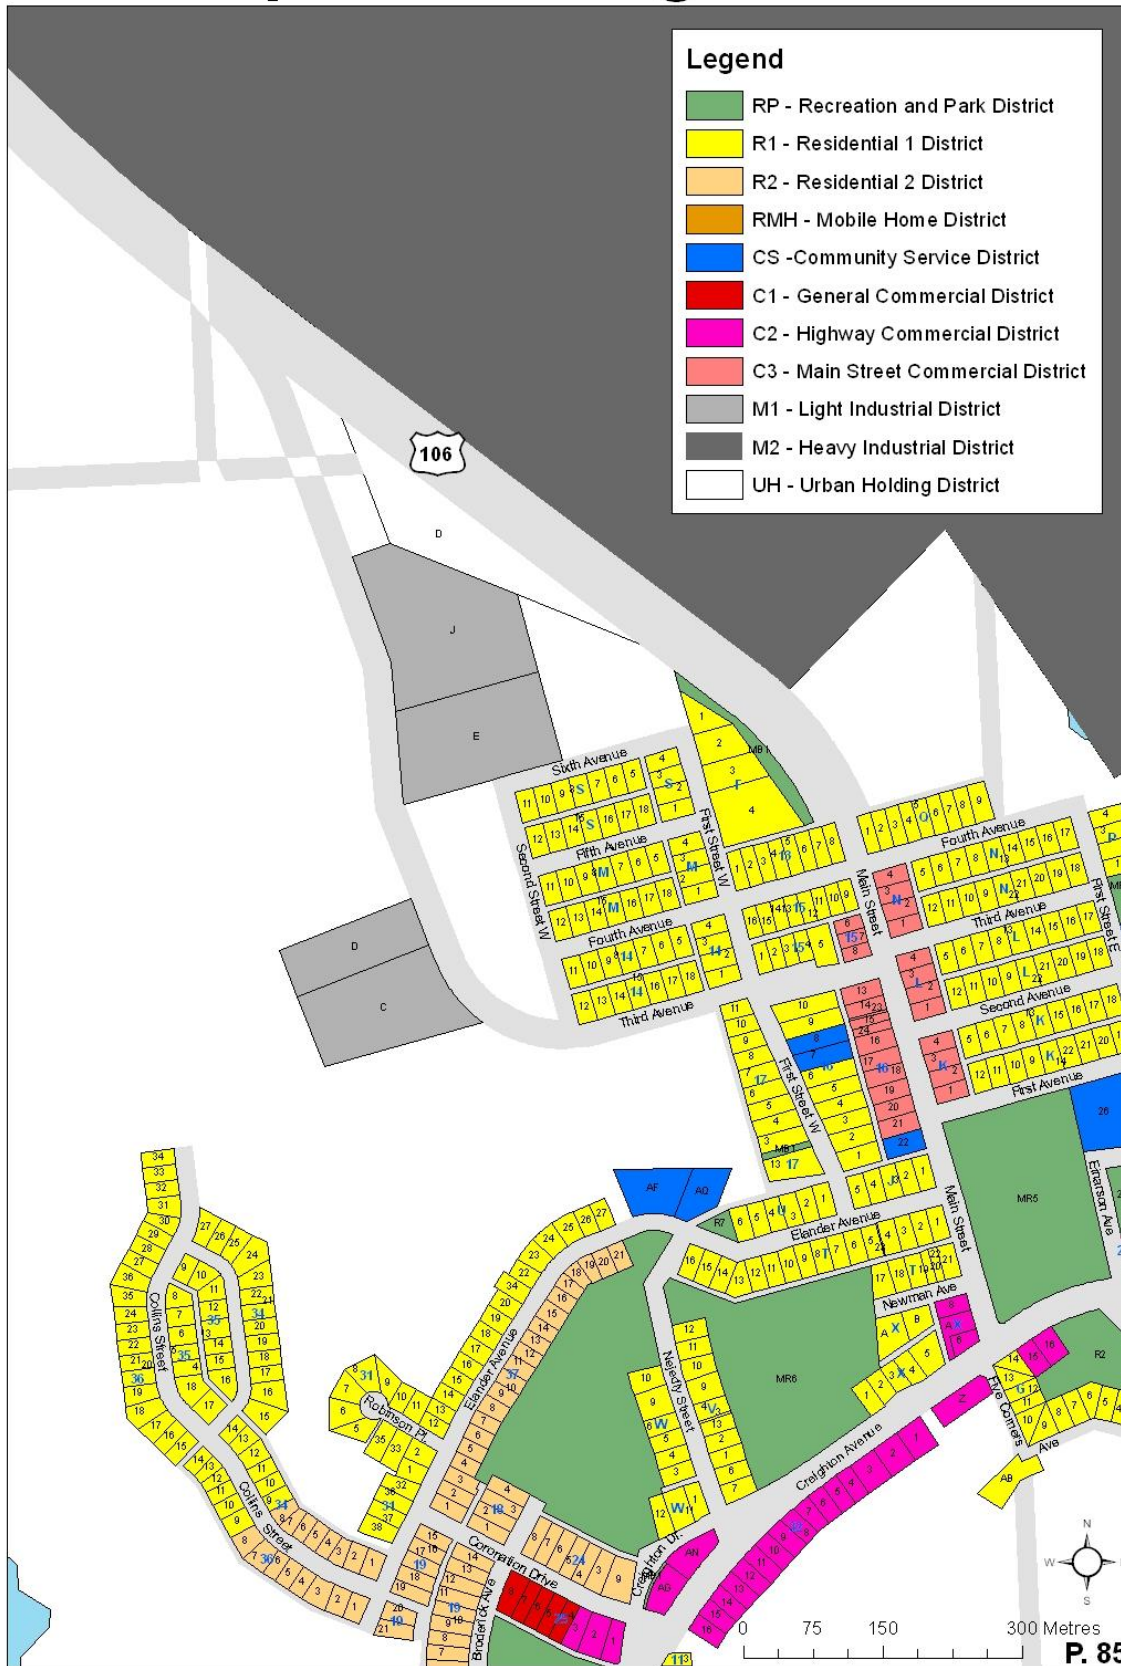

Map 1: Town of Creighton Zoning Districts Key

Legend

- RP - Recreation and Park District
- R1 - Residential 1 District
- R2 - Residential 2 District
- RMH - Mobile Home District
- CS - Community Service District
- C1 - General Commercial District
- C2 - Highway Commercial District
- C3 - Main Street Commercial District
- M1 - Light Industrial District
- M2 - Heavy Industrial District
- UH - Urban Holding District
- Not Part of Municipality
- Not Part of Municipality (Manitoba)

Map 1A: Zoning Districts

Map 1C: Zoning Districts

Map 1B: Zoning Districts