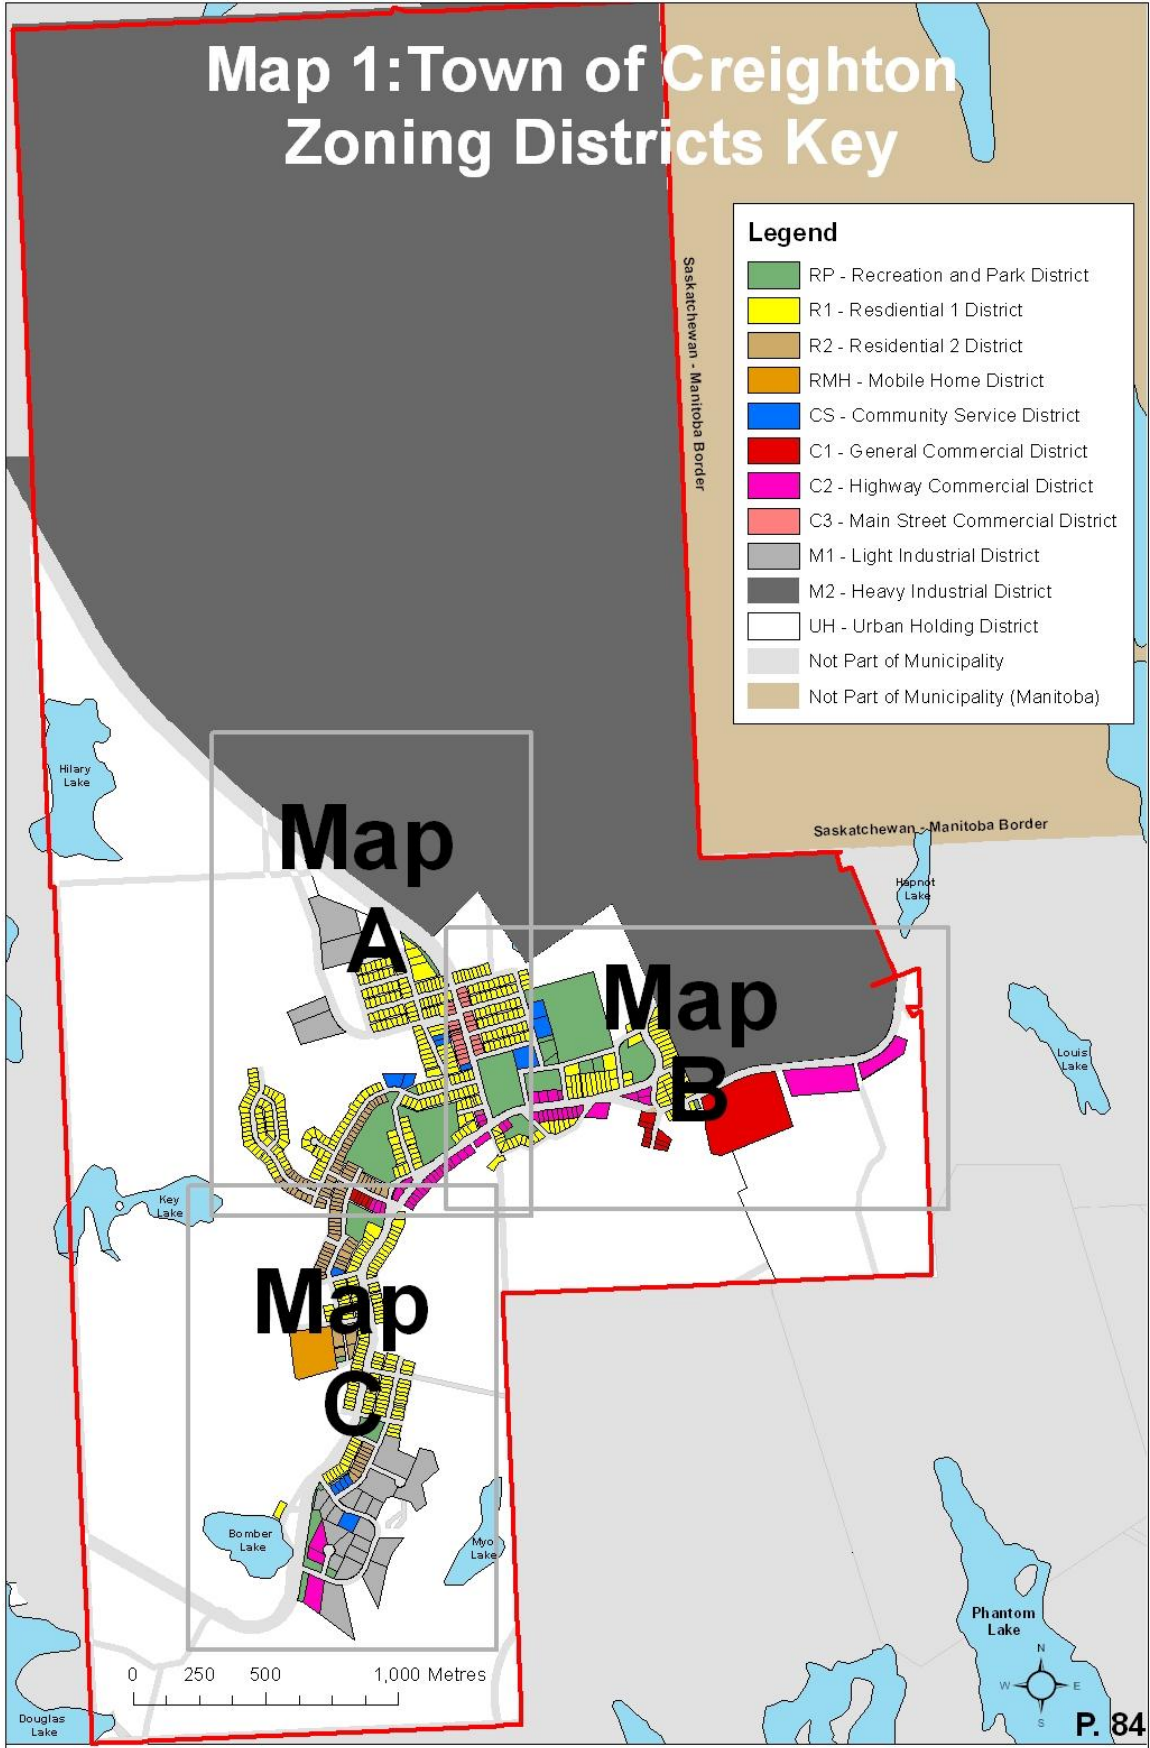

Map 1: Town of Creighton Zoning Districts Key

Legend

- RP - Recreation and Park District
- R1 - Residential 1 District
- R2 - Residential 2 District
- RMH - Mobile Home District
- CS - Community Service District
- C1 - General Commercial District
- C2 - Highway Commercial District
- C3 - Main Street Commercial District
- M1 - Light Industrial District
- M2 - Heavy Industrial District
- UH - Urban Holding District
- Not Part of Municipality
- Not Part of Municipality (Manitoba)

Map 1A: Zoning Districts

Map 1C: Zoning Districts

Map 1B: Zoning Districts