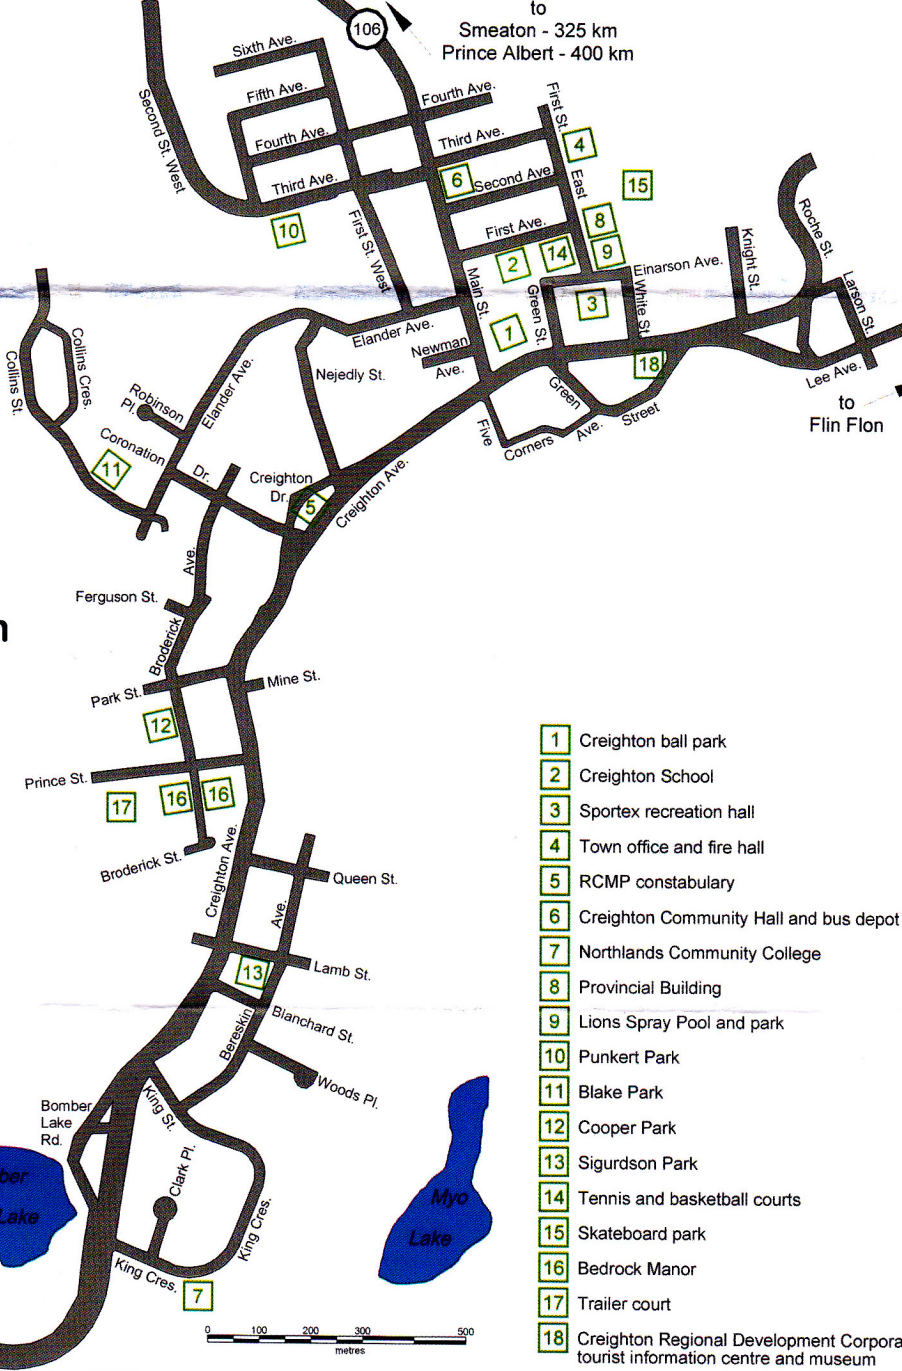

to
Smeaton - 325 km
Prince Albert - 400 km

Town of Creighton

- 1 Creighton ball park
- 2 Creighton School
- 3 Sportex recreation hall
- 4 Town office and fire hall
- 5 RCMP constabulary
- 6 Creighton Community Hall and bus depot
- 7 Northlands Community College
- 8 Provincial Building
- 9 Lions Spray Pool and park
- 10 Punkert Park
- 11 Blake Park
- 12 Cooper Park
- 13 Sigurdson Park
- 14 Tennis and basketball courts
- 15 Skateboard park
- 16 Bedrock Manor
- 17 Trailer court
- 18 Creighton Regional Development Corporation
tourist information centre and museum

to Denare Beach
18 km